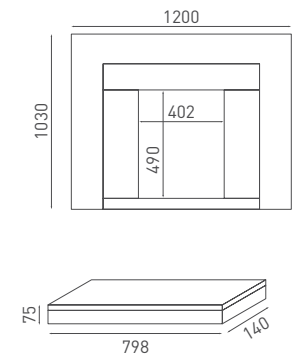

Eclipse for DRU Global 40

Symbols

Natural gas with closed combustion

Natural gas with open combustion

Propane gas with closed combustion

Propane gas with open combustion

Electronic remote control