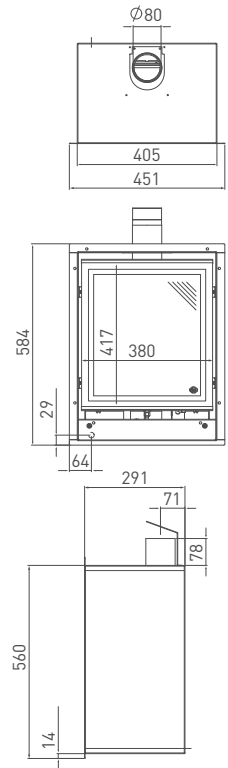

Global 70XT Classic Brick | Grace surround

Global 40 CF